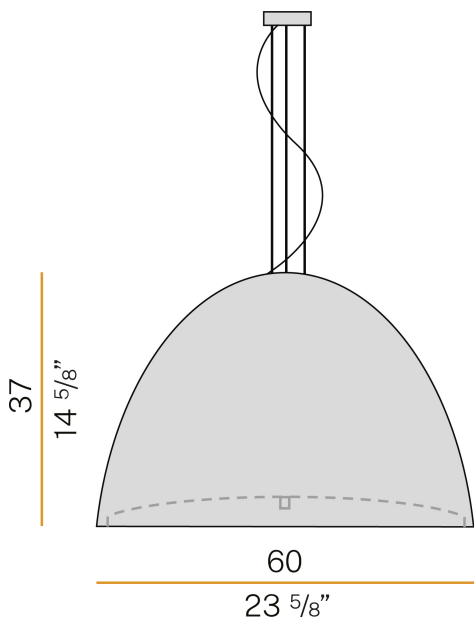

Technical drawing